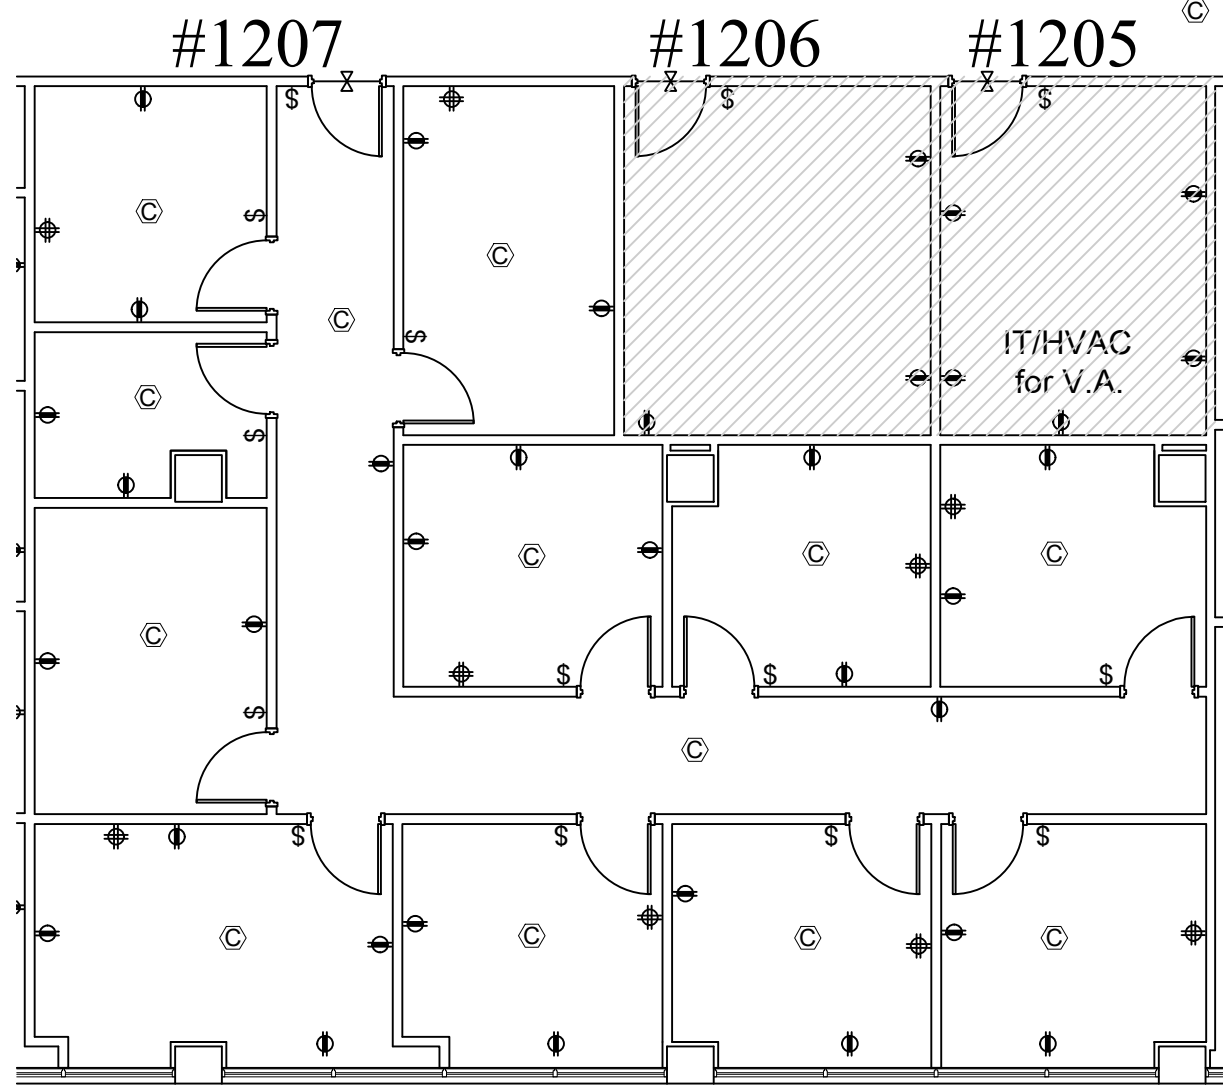

G:\Cad Files\Union Avenue 1407, Memphis, TN\1407 Union Ave Memphis, TN - Mid Memphis Tower.dwg, 10/18/2023 12:40:57 PM, Icarliste, Olymbec, Olymbec

Suite 1207 **2,000 RSF**
 SCALE: 1/8" = 1'-0"
 (11x17)

Legend:

Key Plan

no.	issue	date
Title:		
Twelfth Floor		
Scale: 1/8" = 1'-0"		
Drawn By:		
Date:		
Project Name and Location:		
1407 Union Avenue Memphis, TN 38104		 1004 East Brooks Road Memphis, TN 38116 Tel: 1-888-OLYMBEC WWW.OLYMBEC.COM
Suite/Room #		
Suite #1207		

*Note That All Dimensions Are Approximate and subject to change without notice