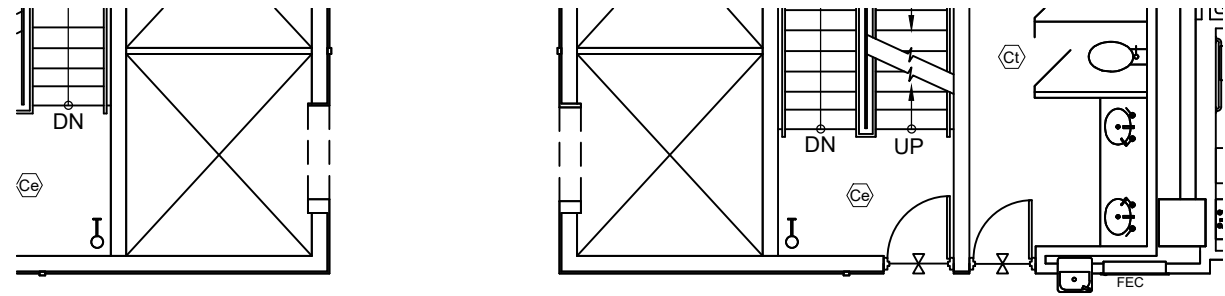

G:\Cad Files\Union Avenue 1407, Memphis, TN\1407 Union Ave Memphis, TN - Mid Memphis Tower.dwg, 10/18/2023 12:40:57 PM, Icarliste, Olymbec, Olymbec

Suite 1207 **2,000 RSF**
 SCALE: 1/8" = 1'-0"
 (11x17)

Legend:

Key Plan

no.	issue	date
Title:		
Twelfth Floor		
Scale: 1/8" = 1'-0"		
Drawn By:		
Date:		
Project Name and Location:		
1407 Union Avenue Memphis, TN 38104		 1004 East Brooks Road Memphis, TN 38116 Tel: 1-888-OLYMBEC WWW.OLYMBEC.COM
Suite/Room #		
Suite #1207		

*Note That All Dimensions Are Approximate and subject to change without notice