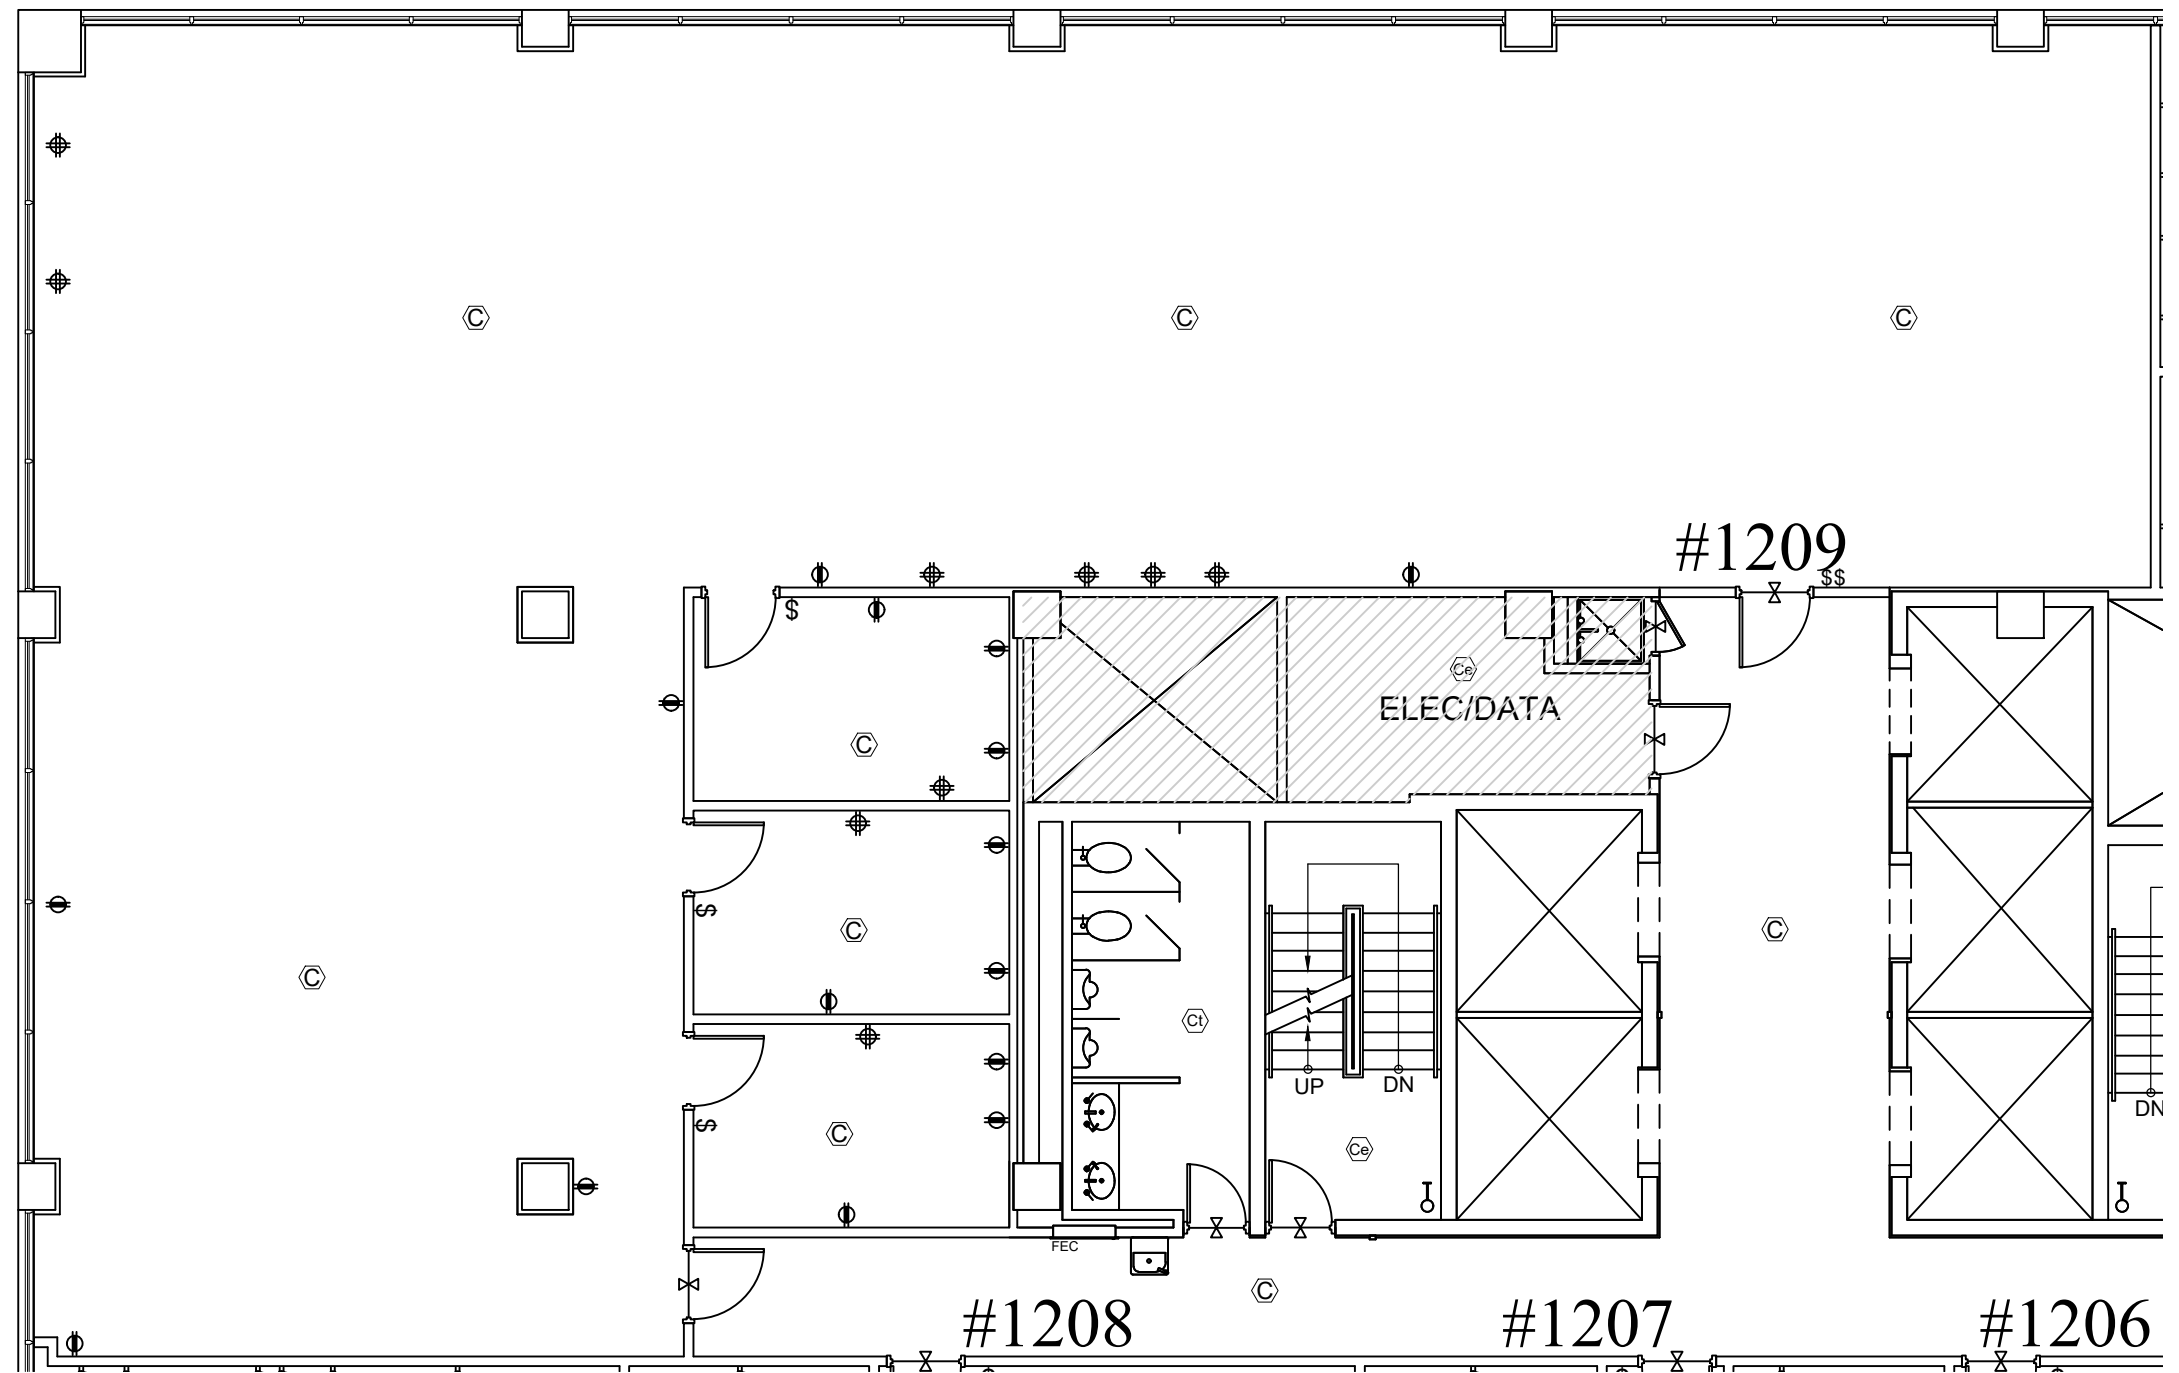

G:\Cad Files\Union Avenue 1407, Memphis, TN\1407 Union Ave Memphis, TN - Mid Memphis Tower.dwg, 10/18/2023 12:42:19 PM, Icarliste, Olymbec, Olymbec

Suite 1209

4,026 RSF

SCALE: 1/8" = 1'-0"
(11x17)

Legend:

no.	issue	date

Title:
Twelfth Floor

Scale: 1/8" = 1'-0"
Drawn By:

Date:

Project Name and Location:
**1407 Union Avenue
Memphis, TN 38104**

Suite/Room #
Suite #1209

*Note That All Dimensions Are Approximate and subject to change without notice