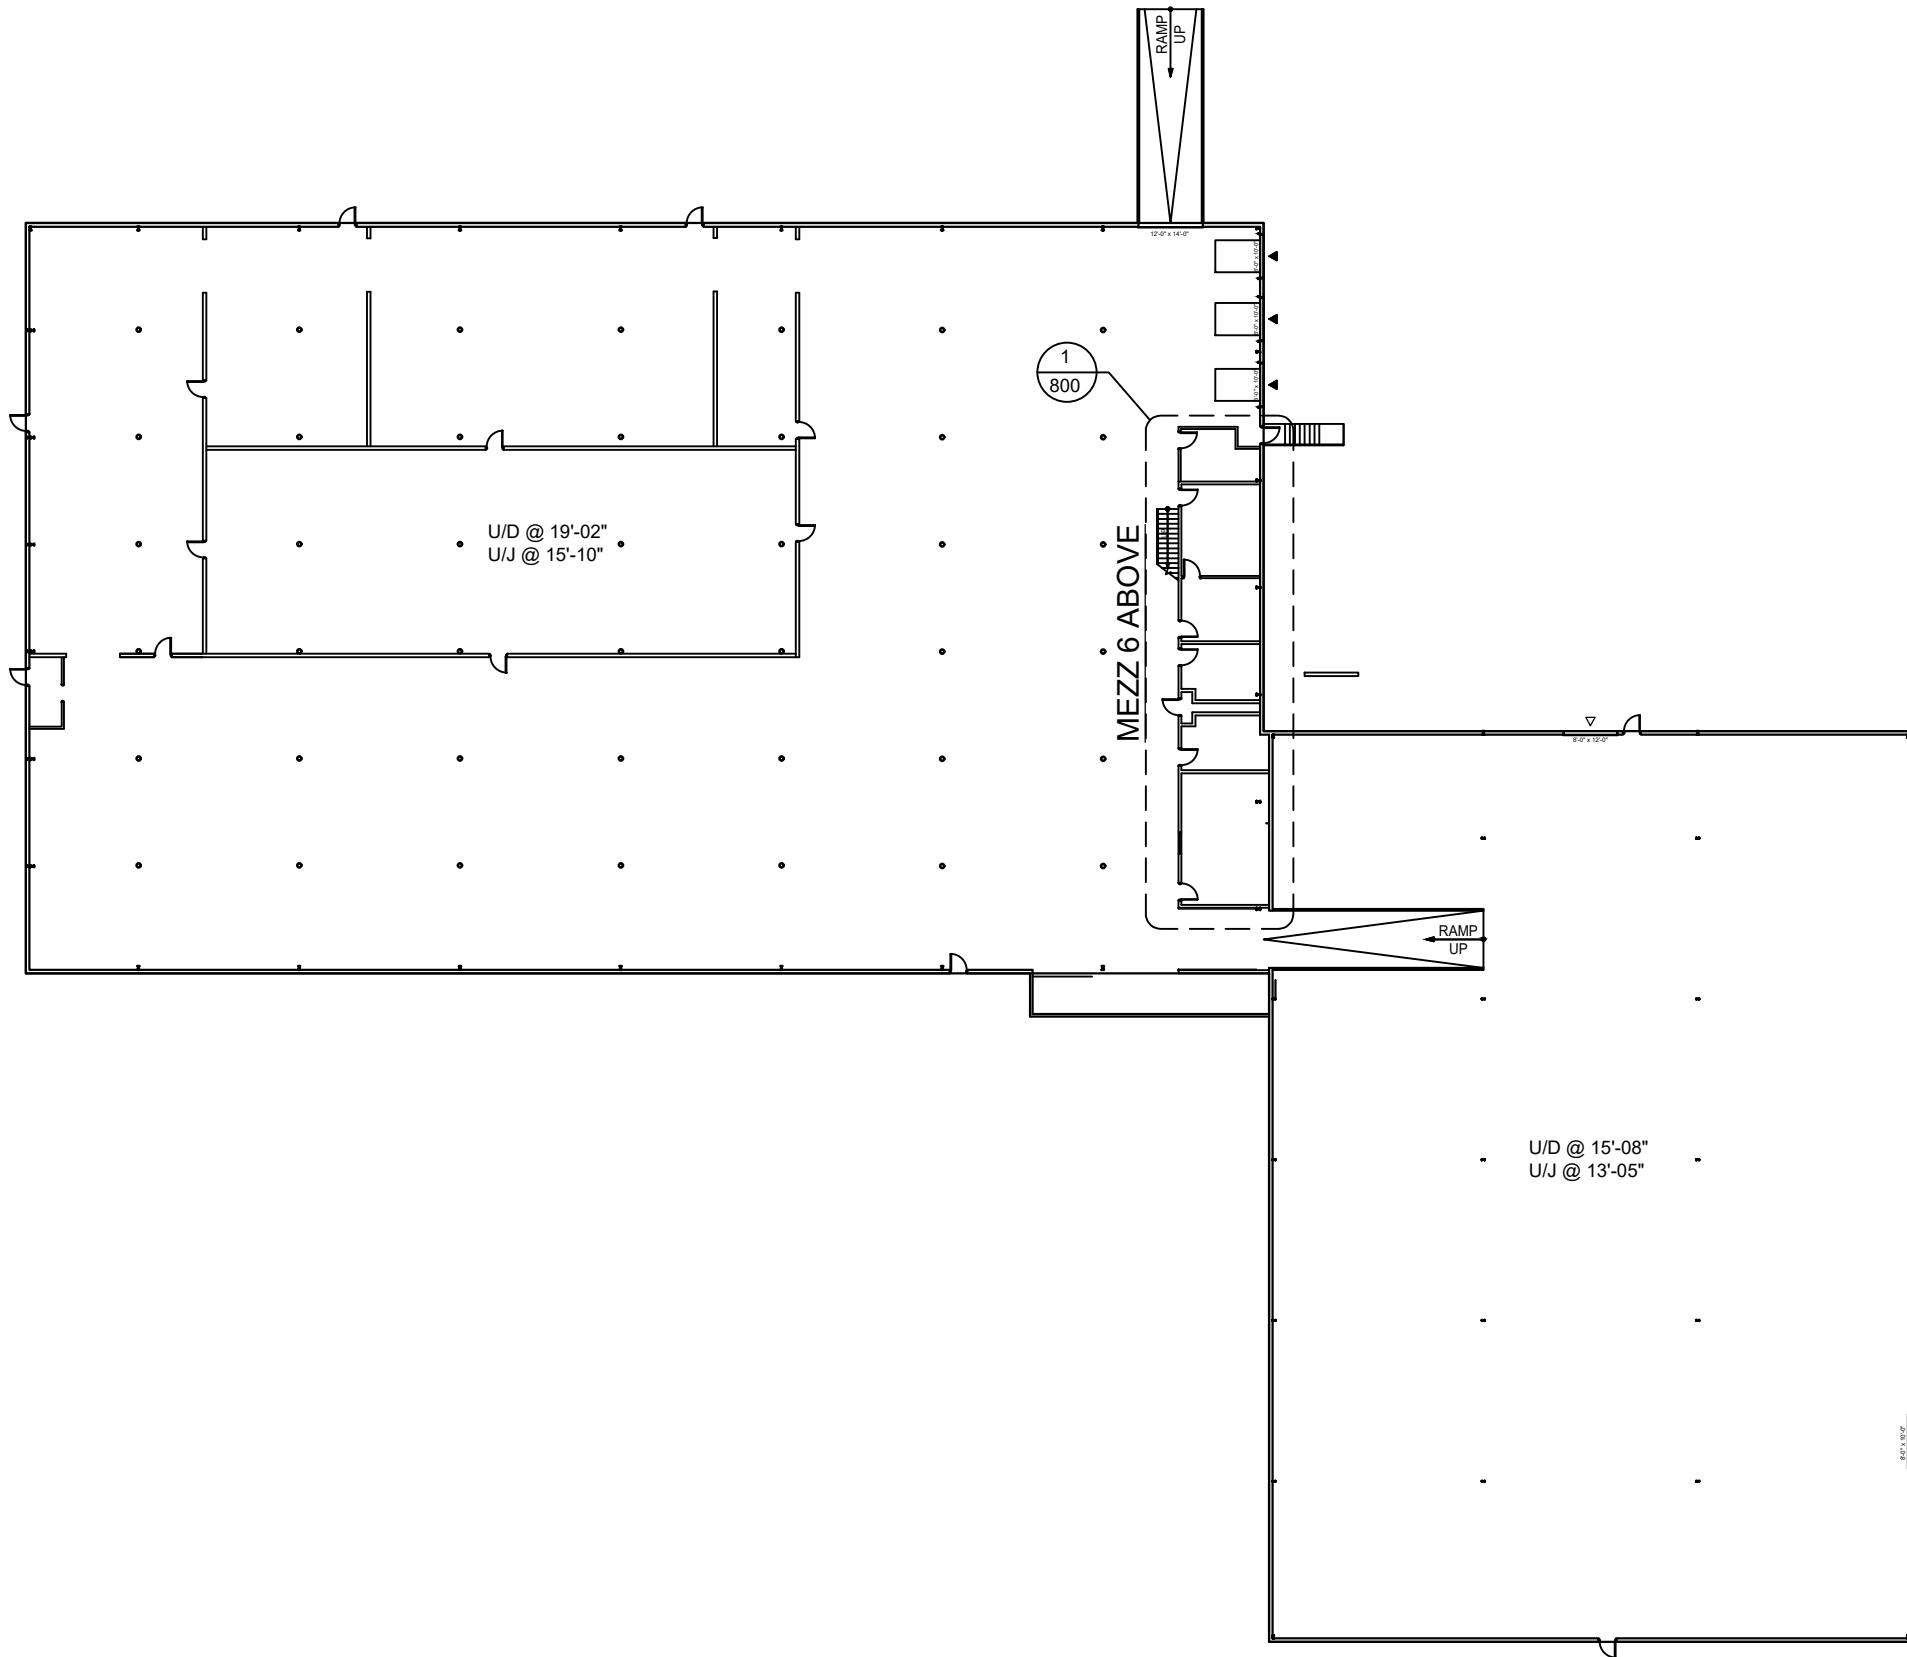

G:\Cad Files\Sanyo Road 3333 - Forrest City, AR\3333 Sanyo Road.dwg, 10/5/2023 2:29:39 PM, Icarislie, Olymbec, Olymbec

 **Suite #800**
SCALE: N.T.S.
(11x17)

53,592 RSF

 **1**
800 **Enlarged Office/Mezz Layout**
SCALE: N.T.S.
(11x17)

Legend:

no.	issue	date

Title:
Floor Plan

Scale: N.T.S.

Drawn By:

Date: January 27, 2023

Project Name and Location:
**3333 Sanyo Road
Forrest City, AR 72335**

Suite/Room #
800