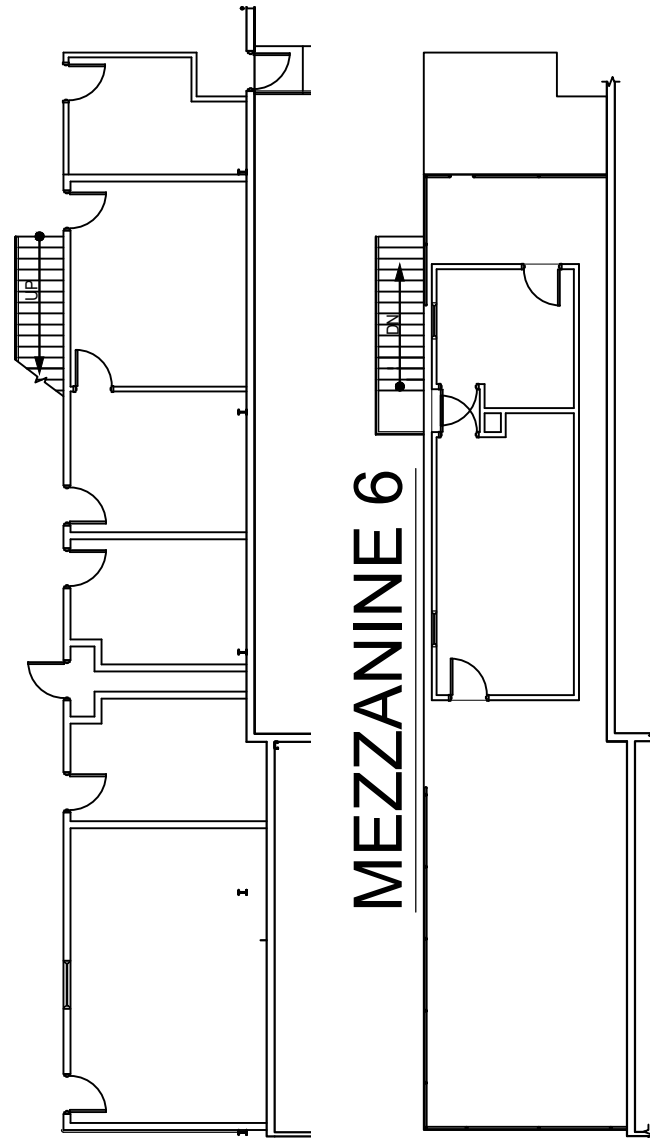

G:\Cad Files\Sanyo Road 3333 - Forrest City, AR\3333 Sanyo Road.dwg, 10/5/2023 2:29:39 PM, Icarislie, Olymbec, Olymbec

 **Suite #800**
SCALE: N.T.S.
(11x17)

53,592 RSF

 **1**
800 **Enlarged Office/Mezz Layout**
SCALE: N.T.S.
(11x17)

Legend:

no.	issue	date

Title:
Floor Plan

Scale: N.T.S.

Drawn By:

Date: January 27, 2023

Project Name and Location:
**3333 Sanyo Road
Forrest City, AR 72335**

Suite/Room #
800