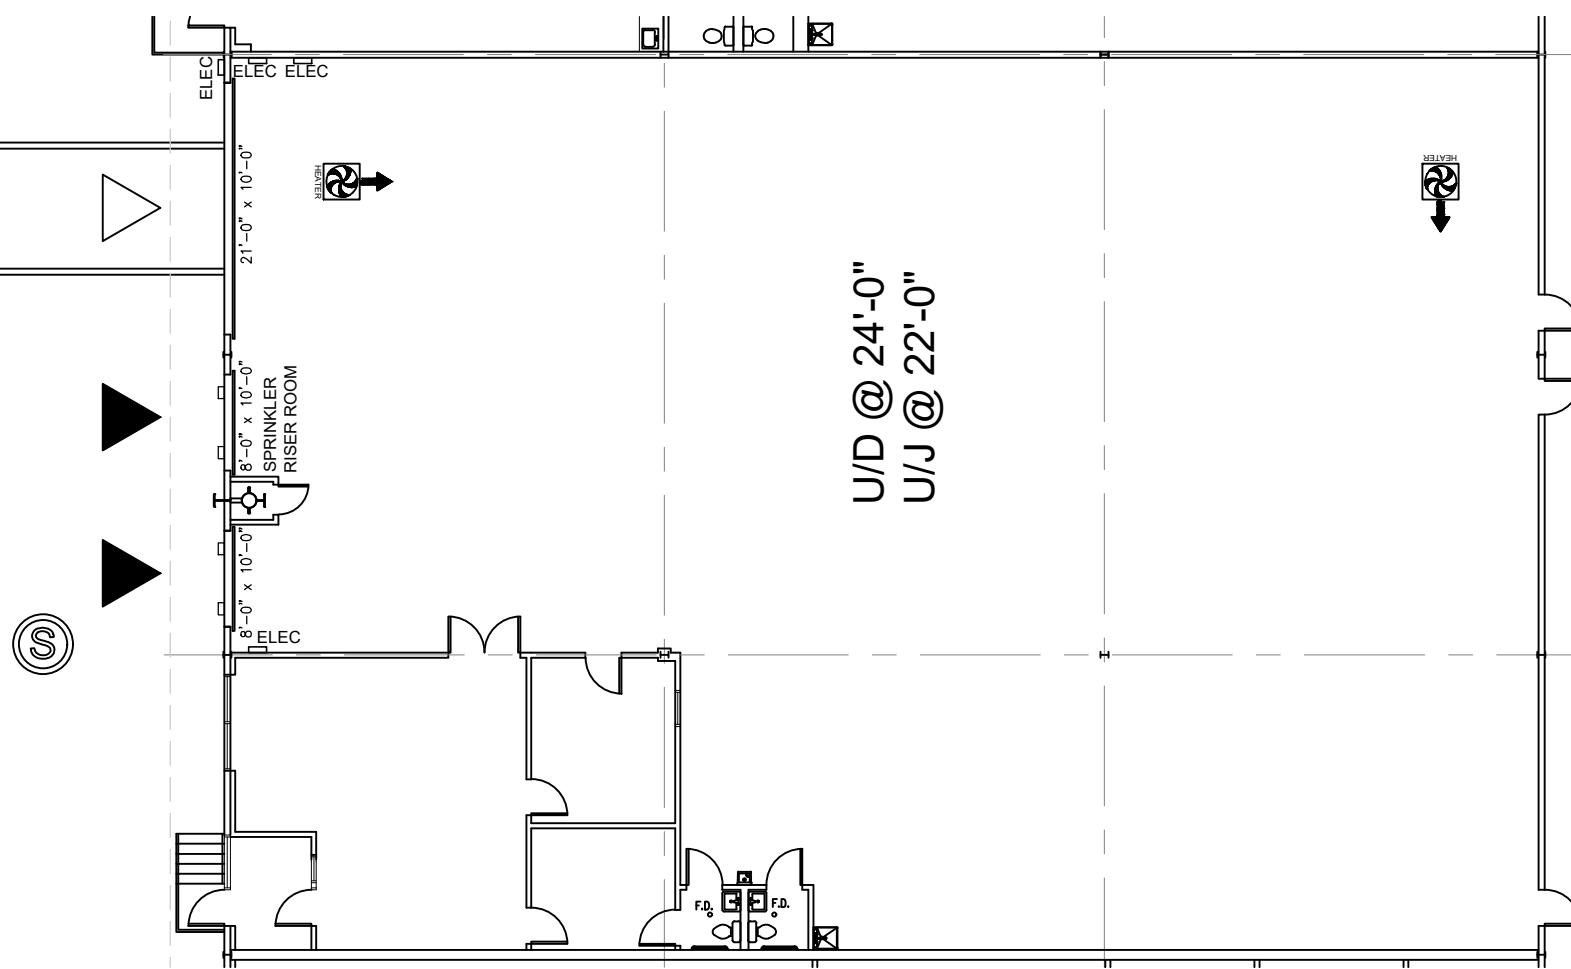

G:\Cad Files\Interstate Industrial Park (Lakeview Road), Memphis, TN\Interstate Industrial Park.dwg, 2/20/2024, 3:27:58 PM, Icariside, Olymbec, Olymbec

#3000

#3092

3092 Lakeview Road
SCALE: N.T.S.
(11x17)

8,241 RSF

*Note That All Dimensions Are Approximate and subject to change without notice

KEY PLAN

no.	issue	date

Title:
Floor Plan

Scale: N.T.S.
 Drawn By:
 Date:

Project Name and Location:
**3092 Lakeview Road
 Memphis, TN 38116**