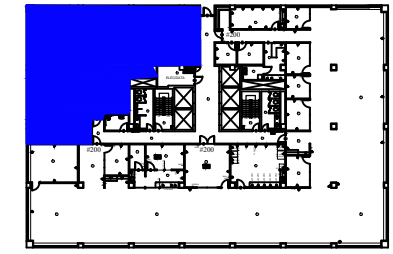

Legend:

Key Plan

no.	issue	date

Title:

Second Floor

Scale: N.T.S.
 Drawn By:

Date:

Project Name and Location:
 1407 Union Avenue
 Memphis, TN 38104

Suite/Room #
 Suite #215

 **Suite 215**
 SCALE: N.T.S.
 (11x17)

3,393 RSF

*Note That All Dimensions Are Approximate and subject to change without notice