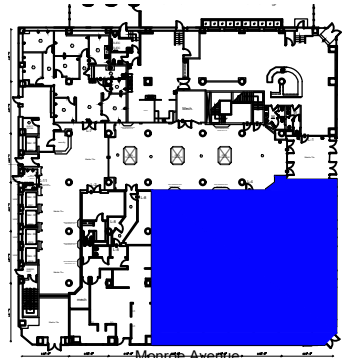

BACK PRESENTATION SPACE 63.5' X 72"

BACK PRESENTATION SPACE 96' X 72"

L-4

Mech

Server

Elee.

RAMP UP

Suite L-4

SCALE: N.T.S.
(11x17)

7,375 RSF

Legend:

KeyPlan

no.			issue			date		
Title:								
Ground Floor Plan								
Scale: N.T.S.								
Drawn By:								
Date:								
Project Name and Location/								
80 Monroe Avenue						1004 East Brooks Road		
Memphis, TN 38103						Memphis, TN 38116		
Suite/Room #						Tel: 1-888-OLYMBEC		
L-4						WWW.OLYMBEC.COM		