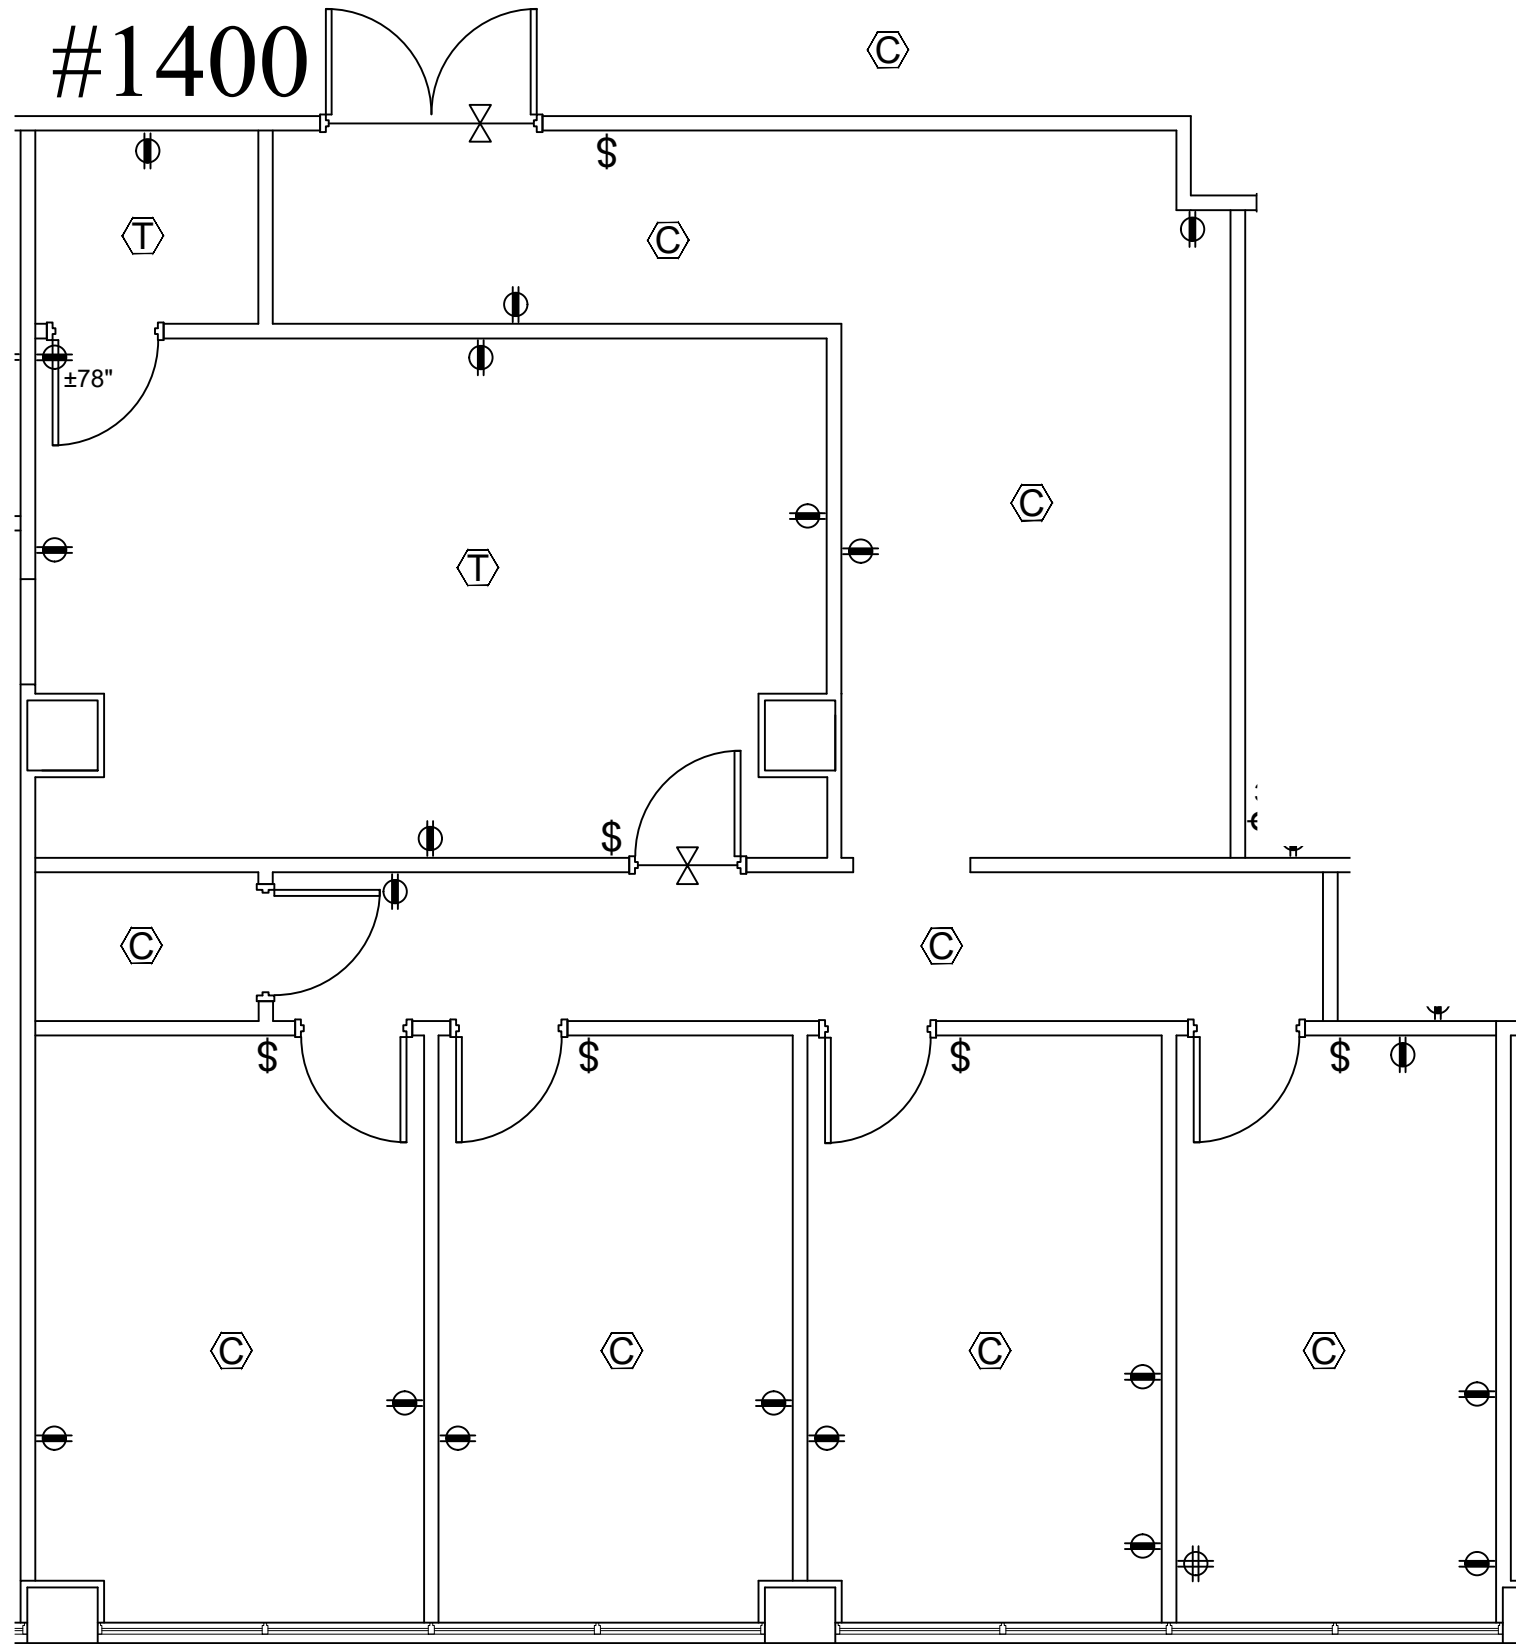

#1400

Suite 1400
SCALE: 3/16" = 1'-0"
(11x17)

1,846 RSF

Legend:

no.	issue	date

Title:
Fourteenth Floor

Scale: 3/16" = 1'-0"
Drawn By:
Date:

Project Name and Location:
**1407 Union Avenue
Memphis, TN 38104**
Suite/Room #
Suite #1400

*Note That All Dimensions Are Approximate and subject to change without notice