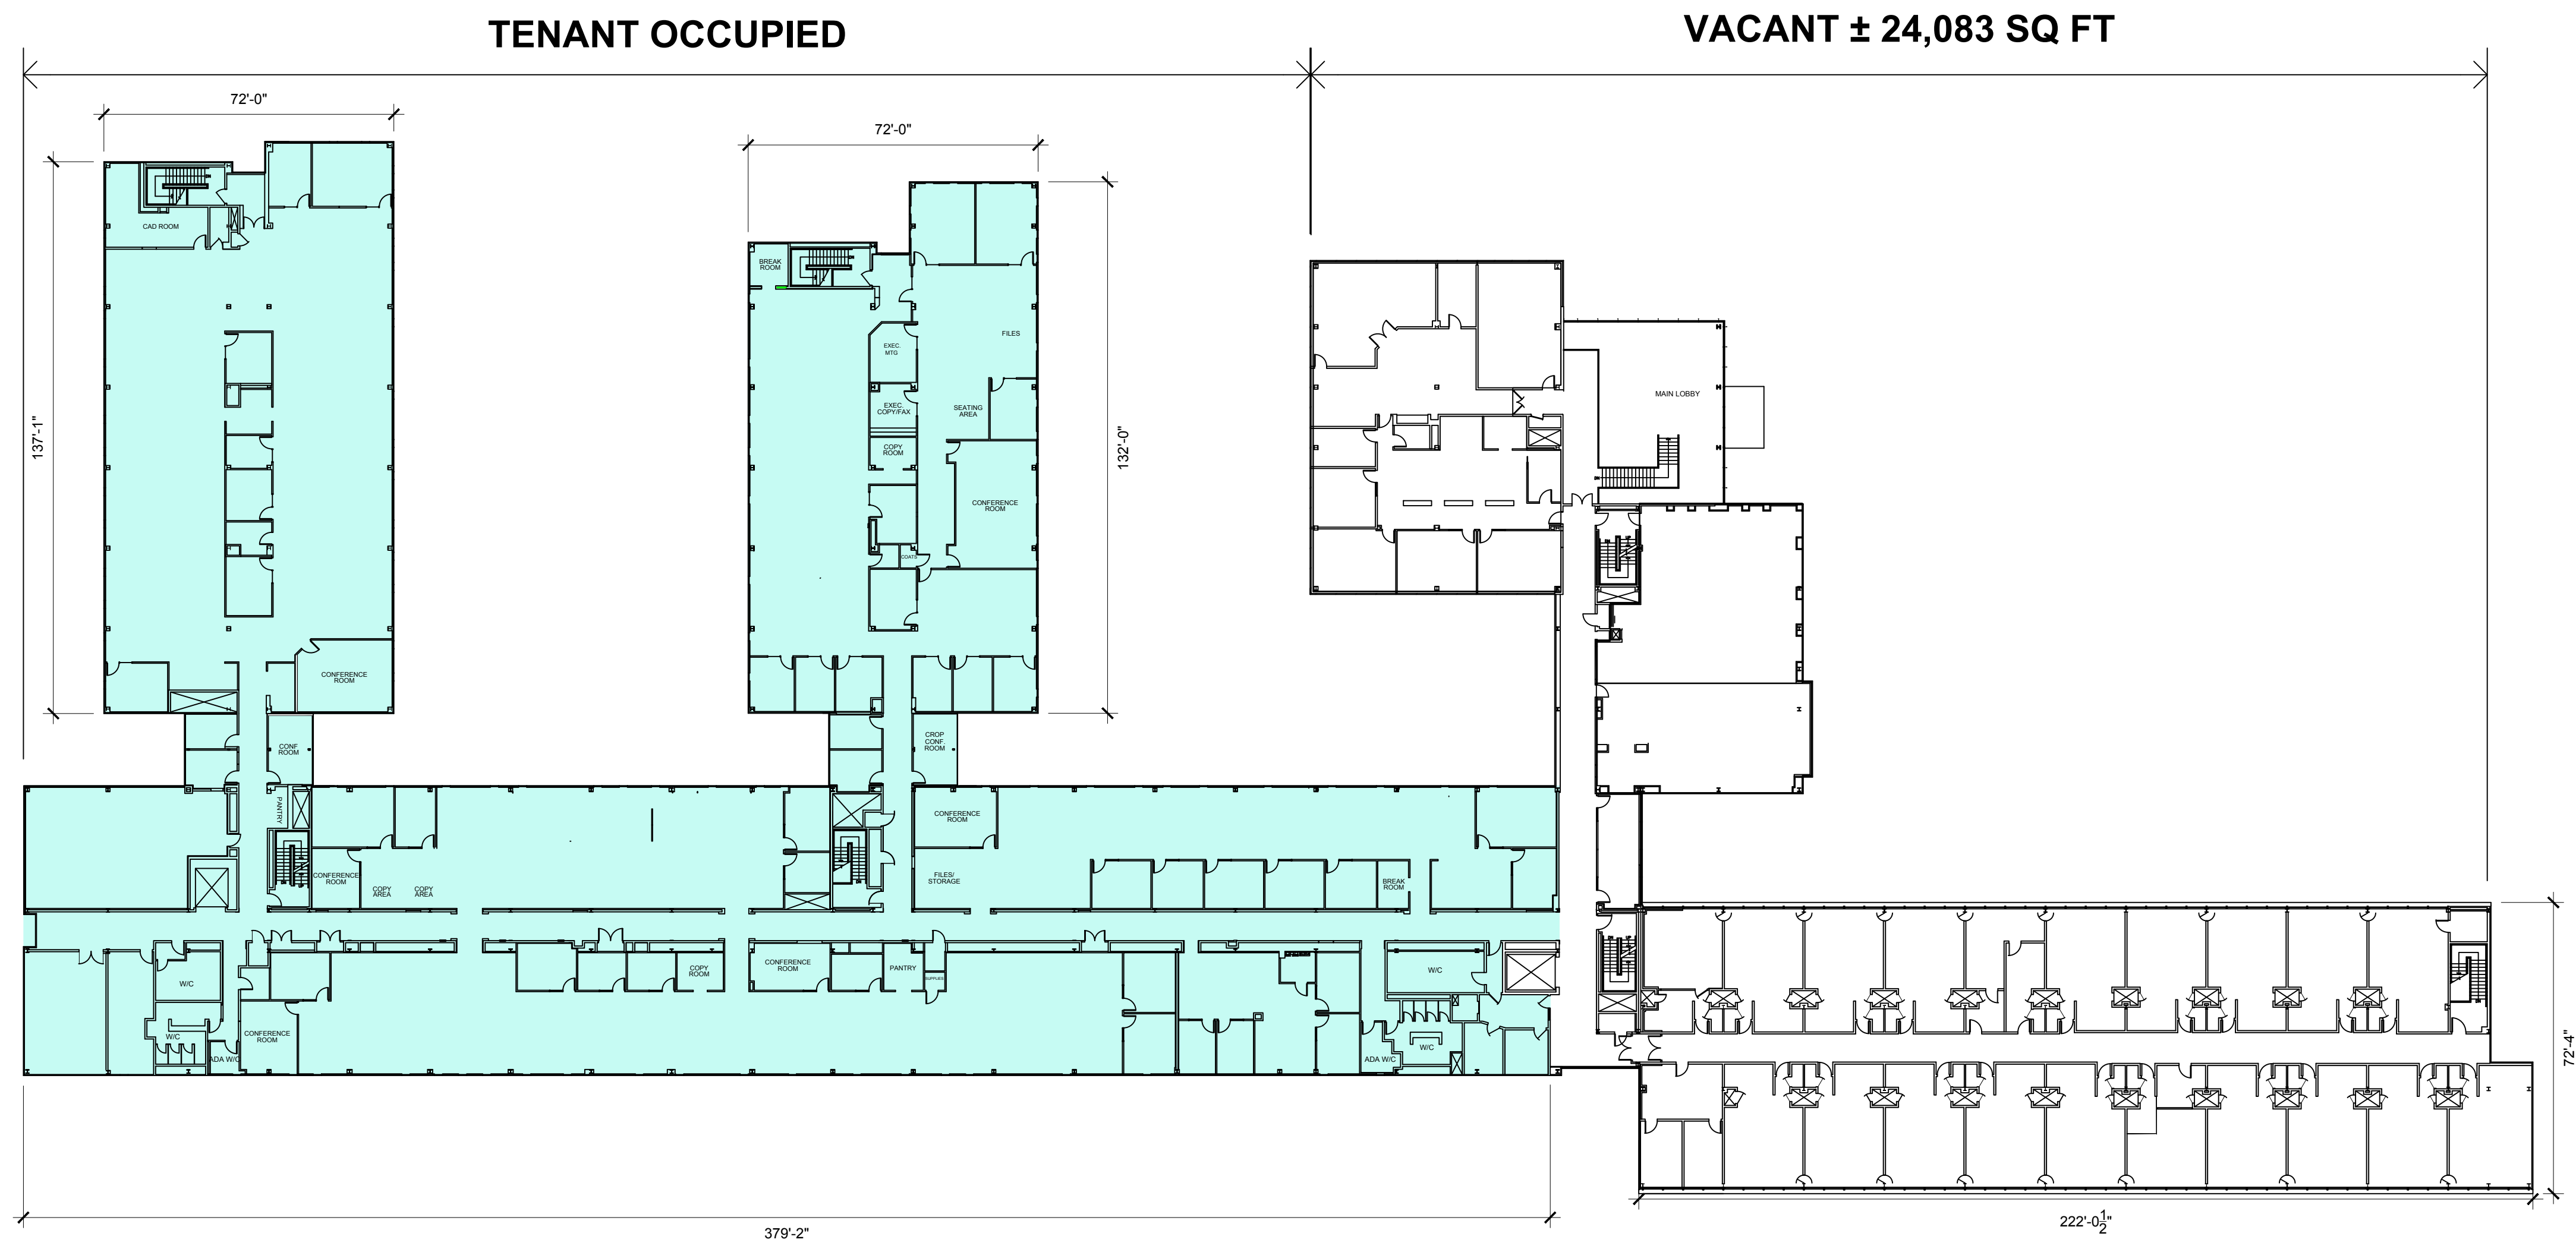

TENANT OCCUPIED

VACANT ±80,165 SQFT

Revision	Emision	
no.	revison/issue	date

Project Name and Location: LAYOUTS 199 BENSON RD, MIDDLEBURY, CT	
Drawing Title: TERRACE FLOOR	
Date: 05-24-2017	Scale: N.T.S.
Drawn By: [Signature]	Verified By: [Signature]
Drawing No.:	No. du Dessin:

OLYMBEC
333 Decarie Suite 500
Ville St. Laurent, Quebec H4N 3M9
Tel: (514) 344-3334 Fax: (514) 344-8027
WWW.OLYMBEC.COM

TERRACE FLOOR
SCALE: NTS
(11'x17')

2ND FLOOR
SCALE: NTS
(11'x17')

Revision	Emission	
no.	révision/issue	date

Project Name and Location: Nom et Localisation du Projet
LAYOUTS
 199 BENSON RD, MIDDLEBURY, CT

Drawing Title: Titre du Dessin
2ND FLOOR

Date: 05-24-2017	Scale: N.T.S.	Echelle:
Drawn By: Dessiné par:	Verified By: Vérifié par:	