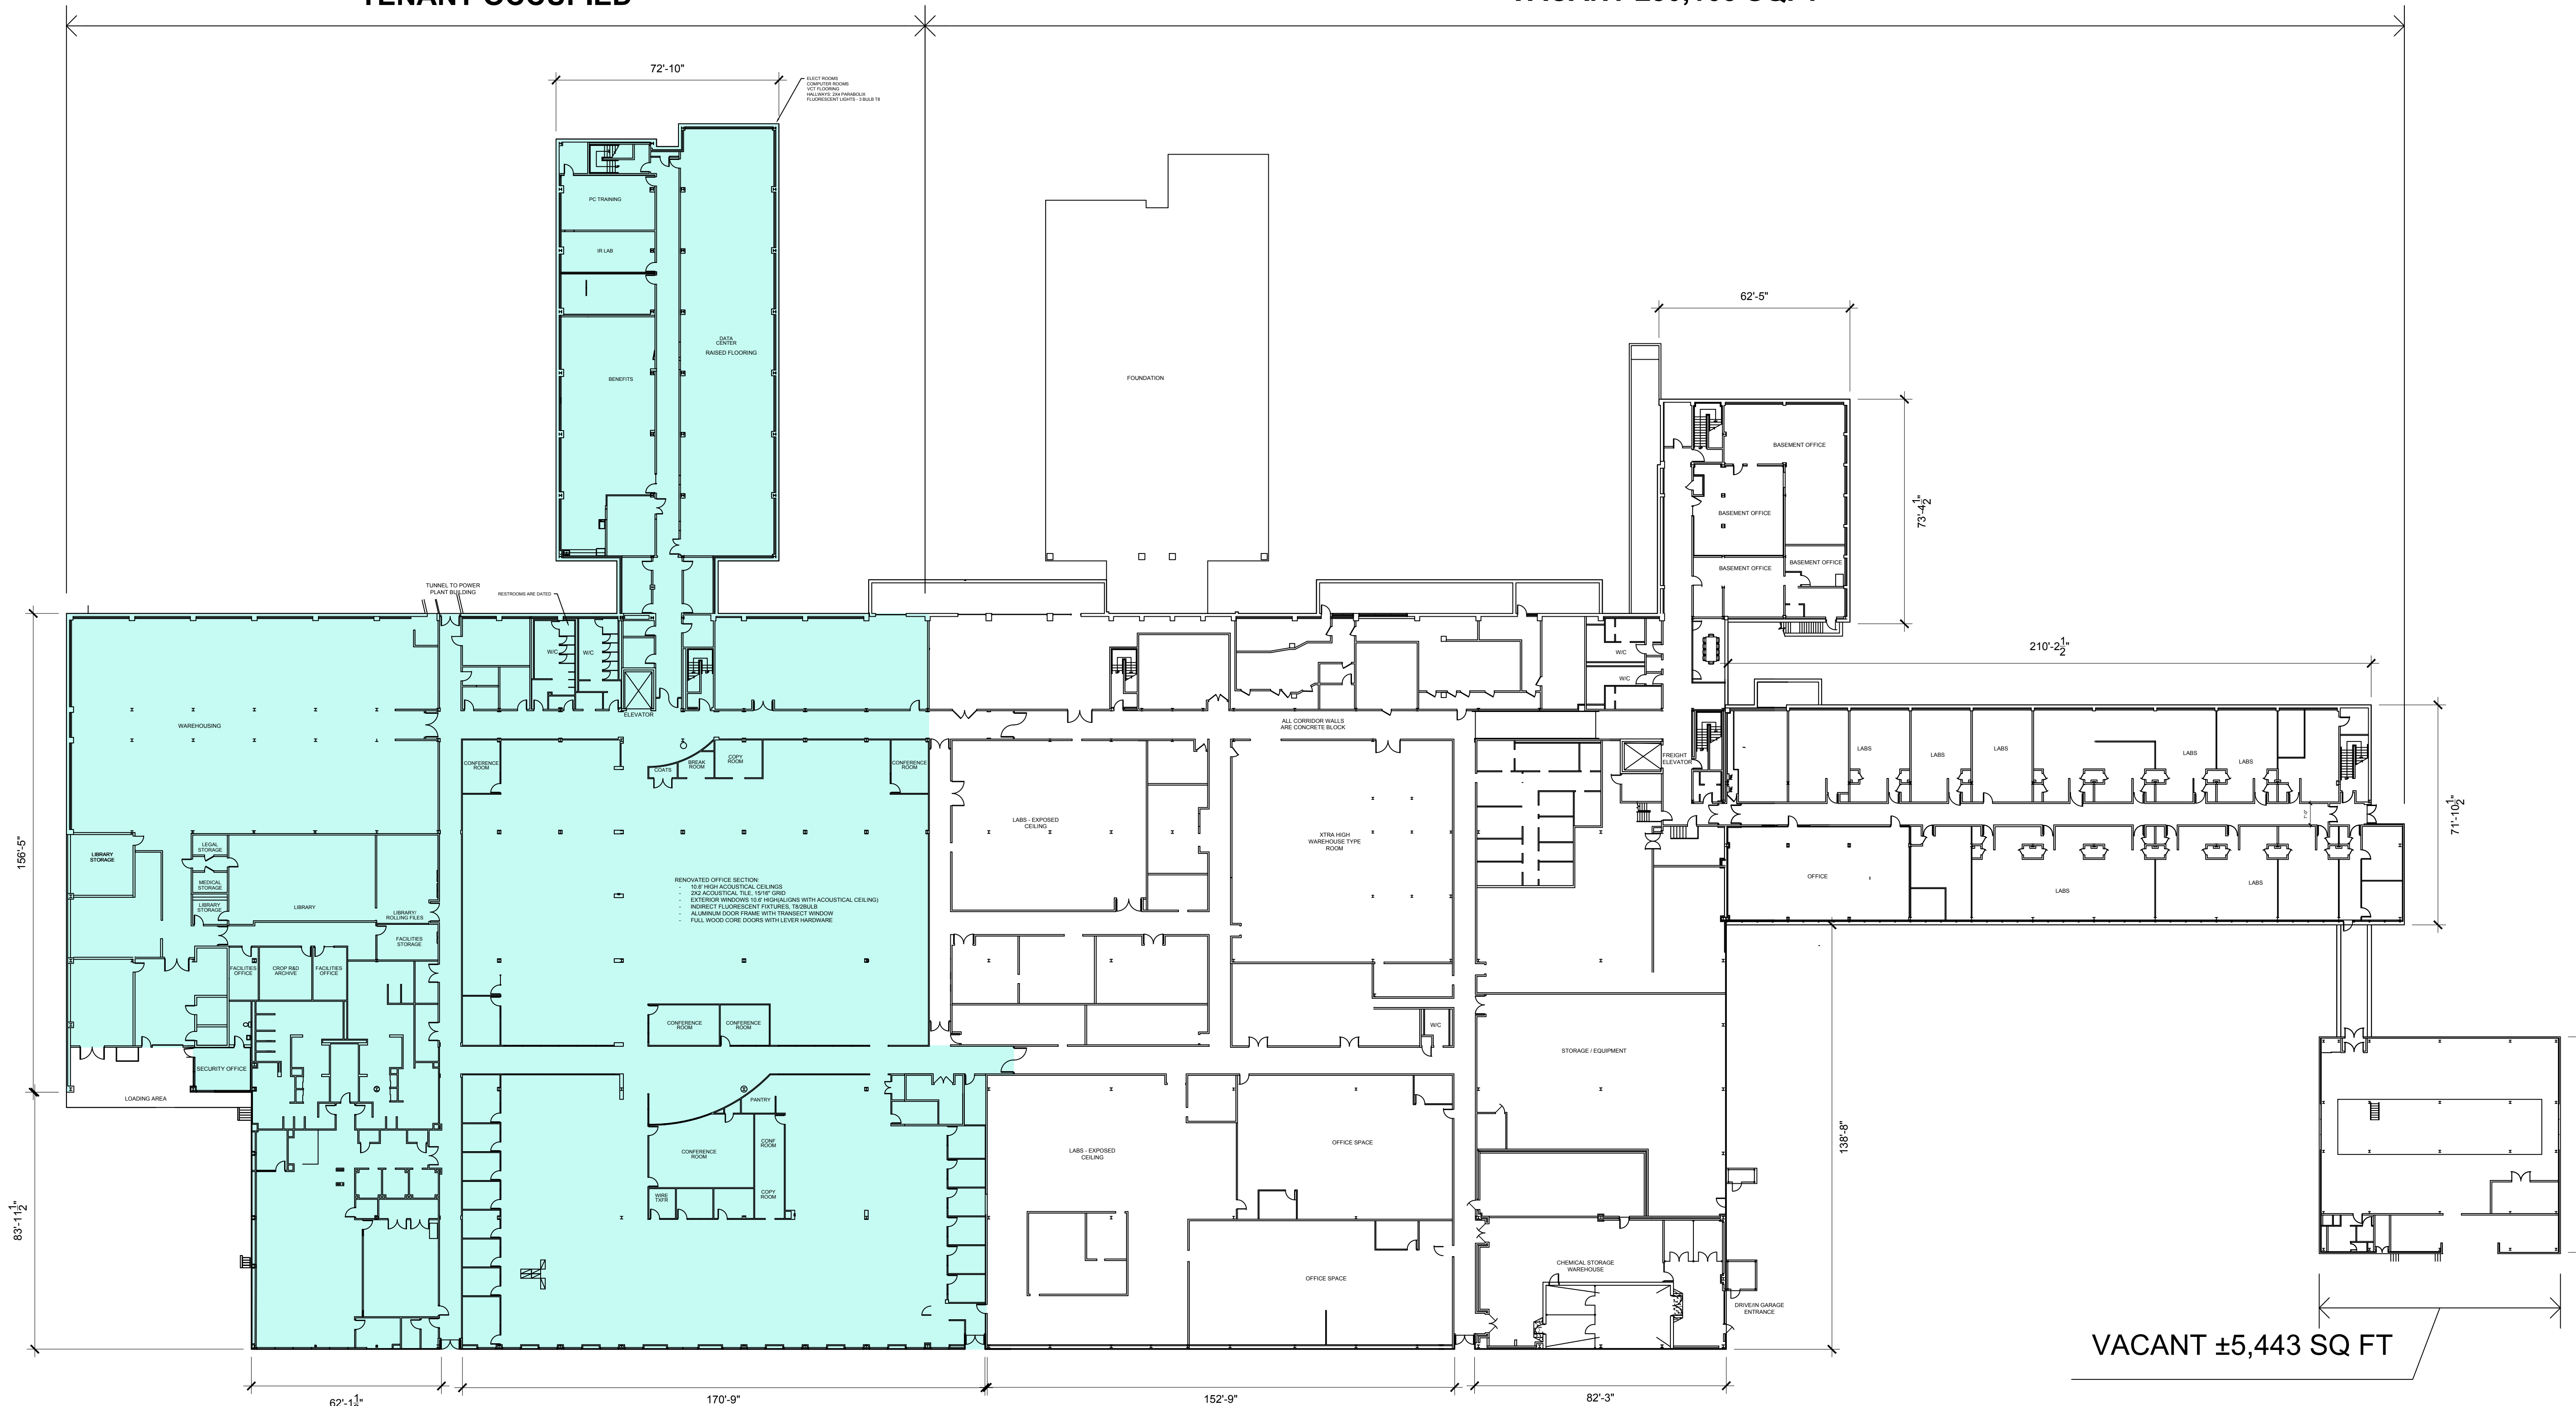

TENANT OCCUPIED

VACANT ±80,165 SQFT

Revision	Emision	
no.	revison/issue	date

Project Name and Location: LAYOUTS 199 BENSON RD, MIDDLEBURY, CT	
Drawing Title: TERRACE FLOOR	
Date: 05-24-2017	Scale: N.T.S.
Drawn By: [Signature]	Verified By: [Signature]
Drawing No.:	No. du Dessin:

OLYMBEC
333 Decarie Suite 500
Ville St. Laurent, Quebec H4N 3M9
Tel: (514) 344-3334 Fax: (514) 344-8027
WWW.OLYMBEC.COM

TERRACE FLOOR
SCALE: NTS
(11'x17')

2ND FLOOR
SCALE: NTS
(11'x17')

Revision	Emission	
no.	révision/issue	date

Project Name and Location: Nom et Localisation du Projet
LAYOUTS
 199 BENSON RD, MIDDLEBURY, CT

Drawing Title: Titre du Dessin
2ND FLOOR

Date: 05-24-2017	Scale: N.T.S.	Echelle:
Drawn By: Dessiné par:	Verified By: Vérifié par:	

Drawing No. No. du Dessin