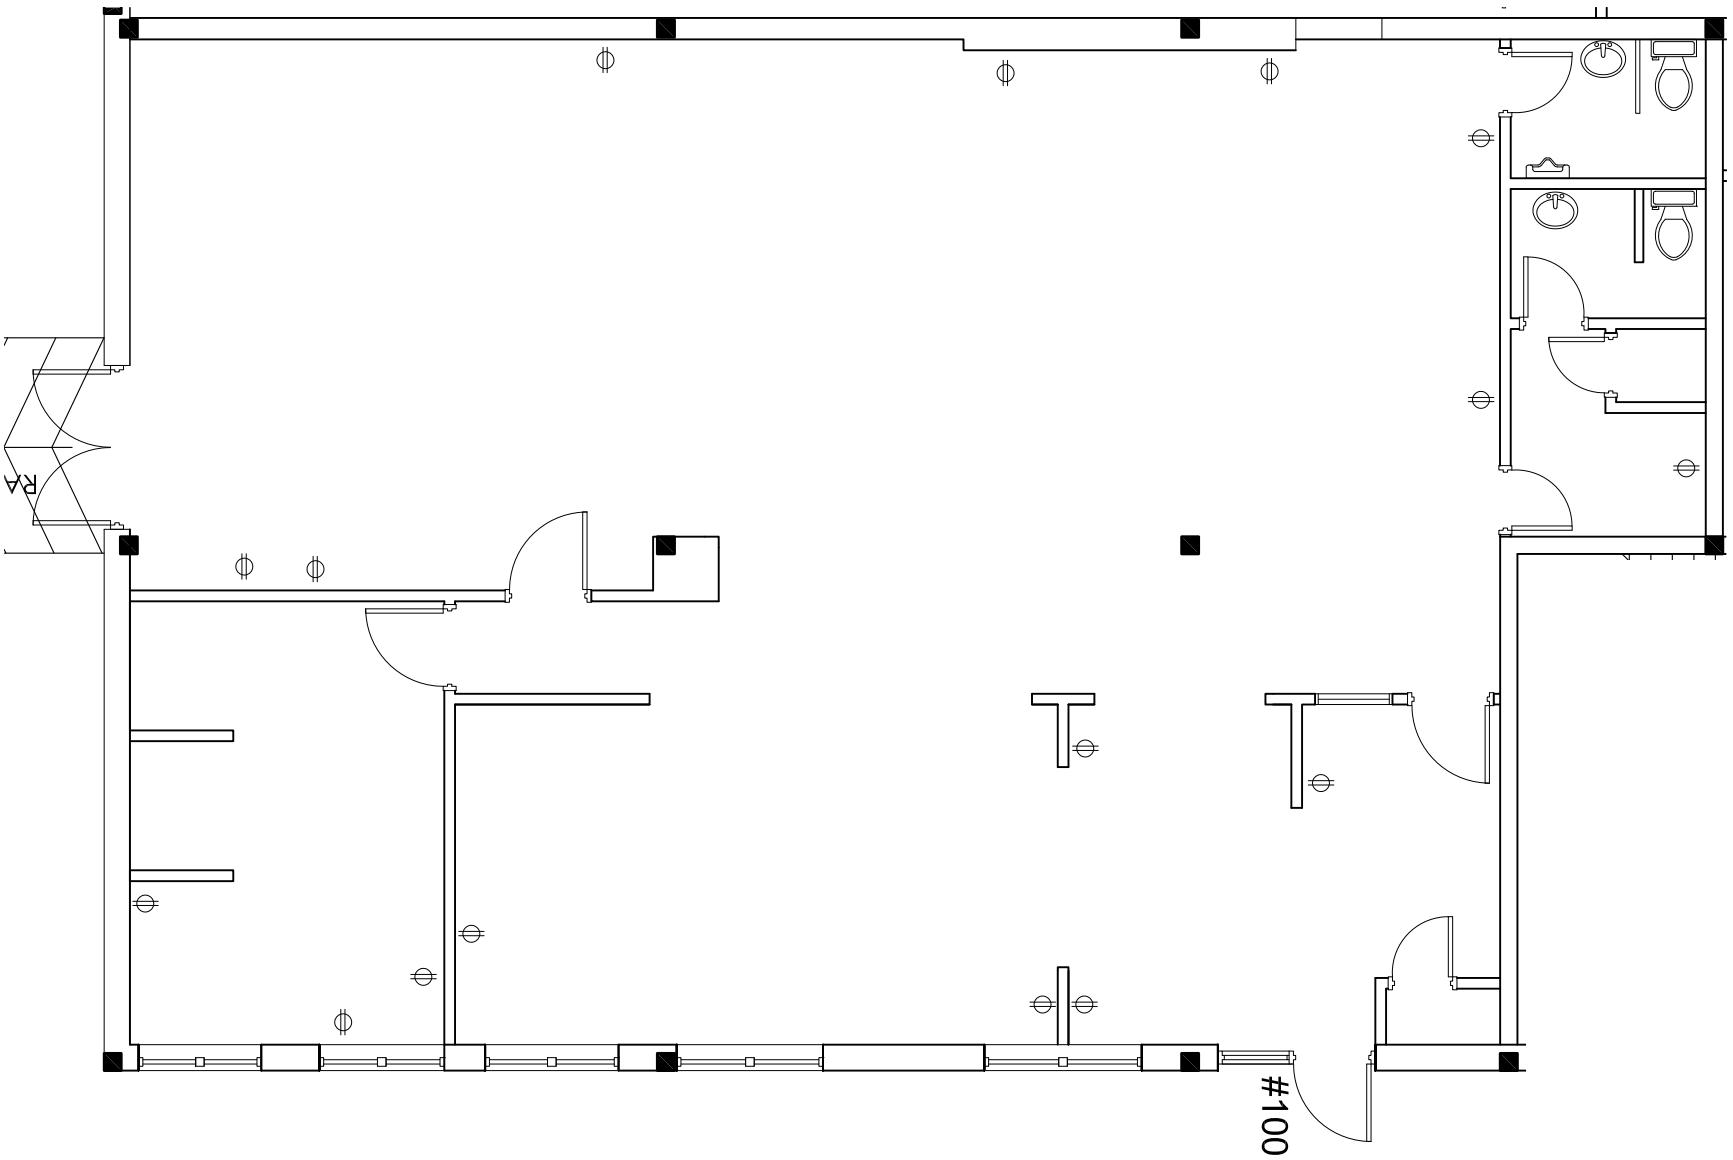

Legende/ Legend:

PLAN #100

2,352 RSF

Plan Clé/
Key Plan

RUE MAZURETTE

no.	revision/issue	date

Titre/Title : 1395 Mazurette #100

Echelle/Scale : N.T.S.
Dessiné par/ Drawn By:

Date:

Nom et Localisation du Projet/
Project Name and Location:
1355-1445 Mazurette,
Montreal, QC

Site/Room #
#100