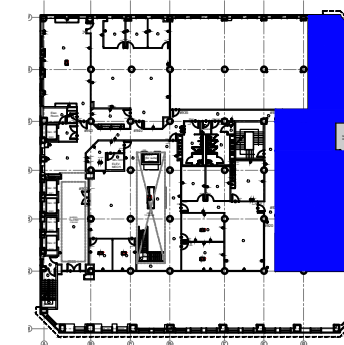

**Suite #925/930**  
SCALE: N.T.S.

**4,118 RSF**

Legend:

**KeyPlan**

no.	issue	date

Title:  
**9th Floor Plan**

Scale: N.T.S.

Drawn By:

Date:

Project Name and Location/  
**80 Monroe Avenue  
Memphis, TN 38103**

Suite/Room #  
**925/930**

\*Note That All Dimensions Are Approximate and subject to change without notice