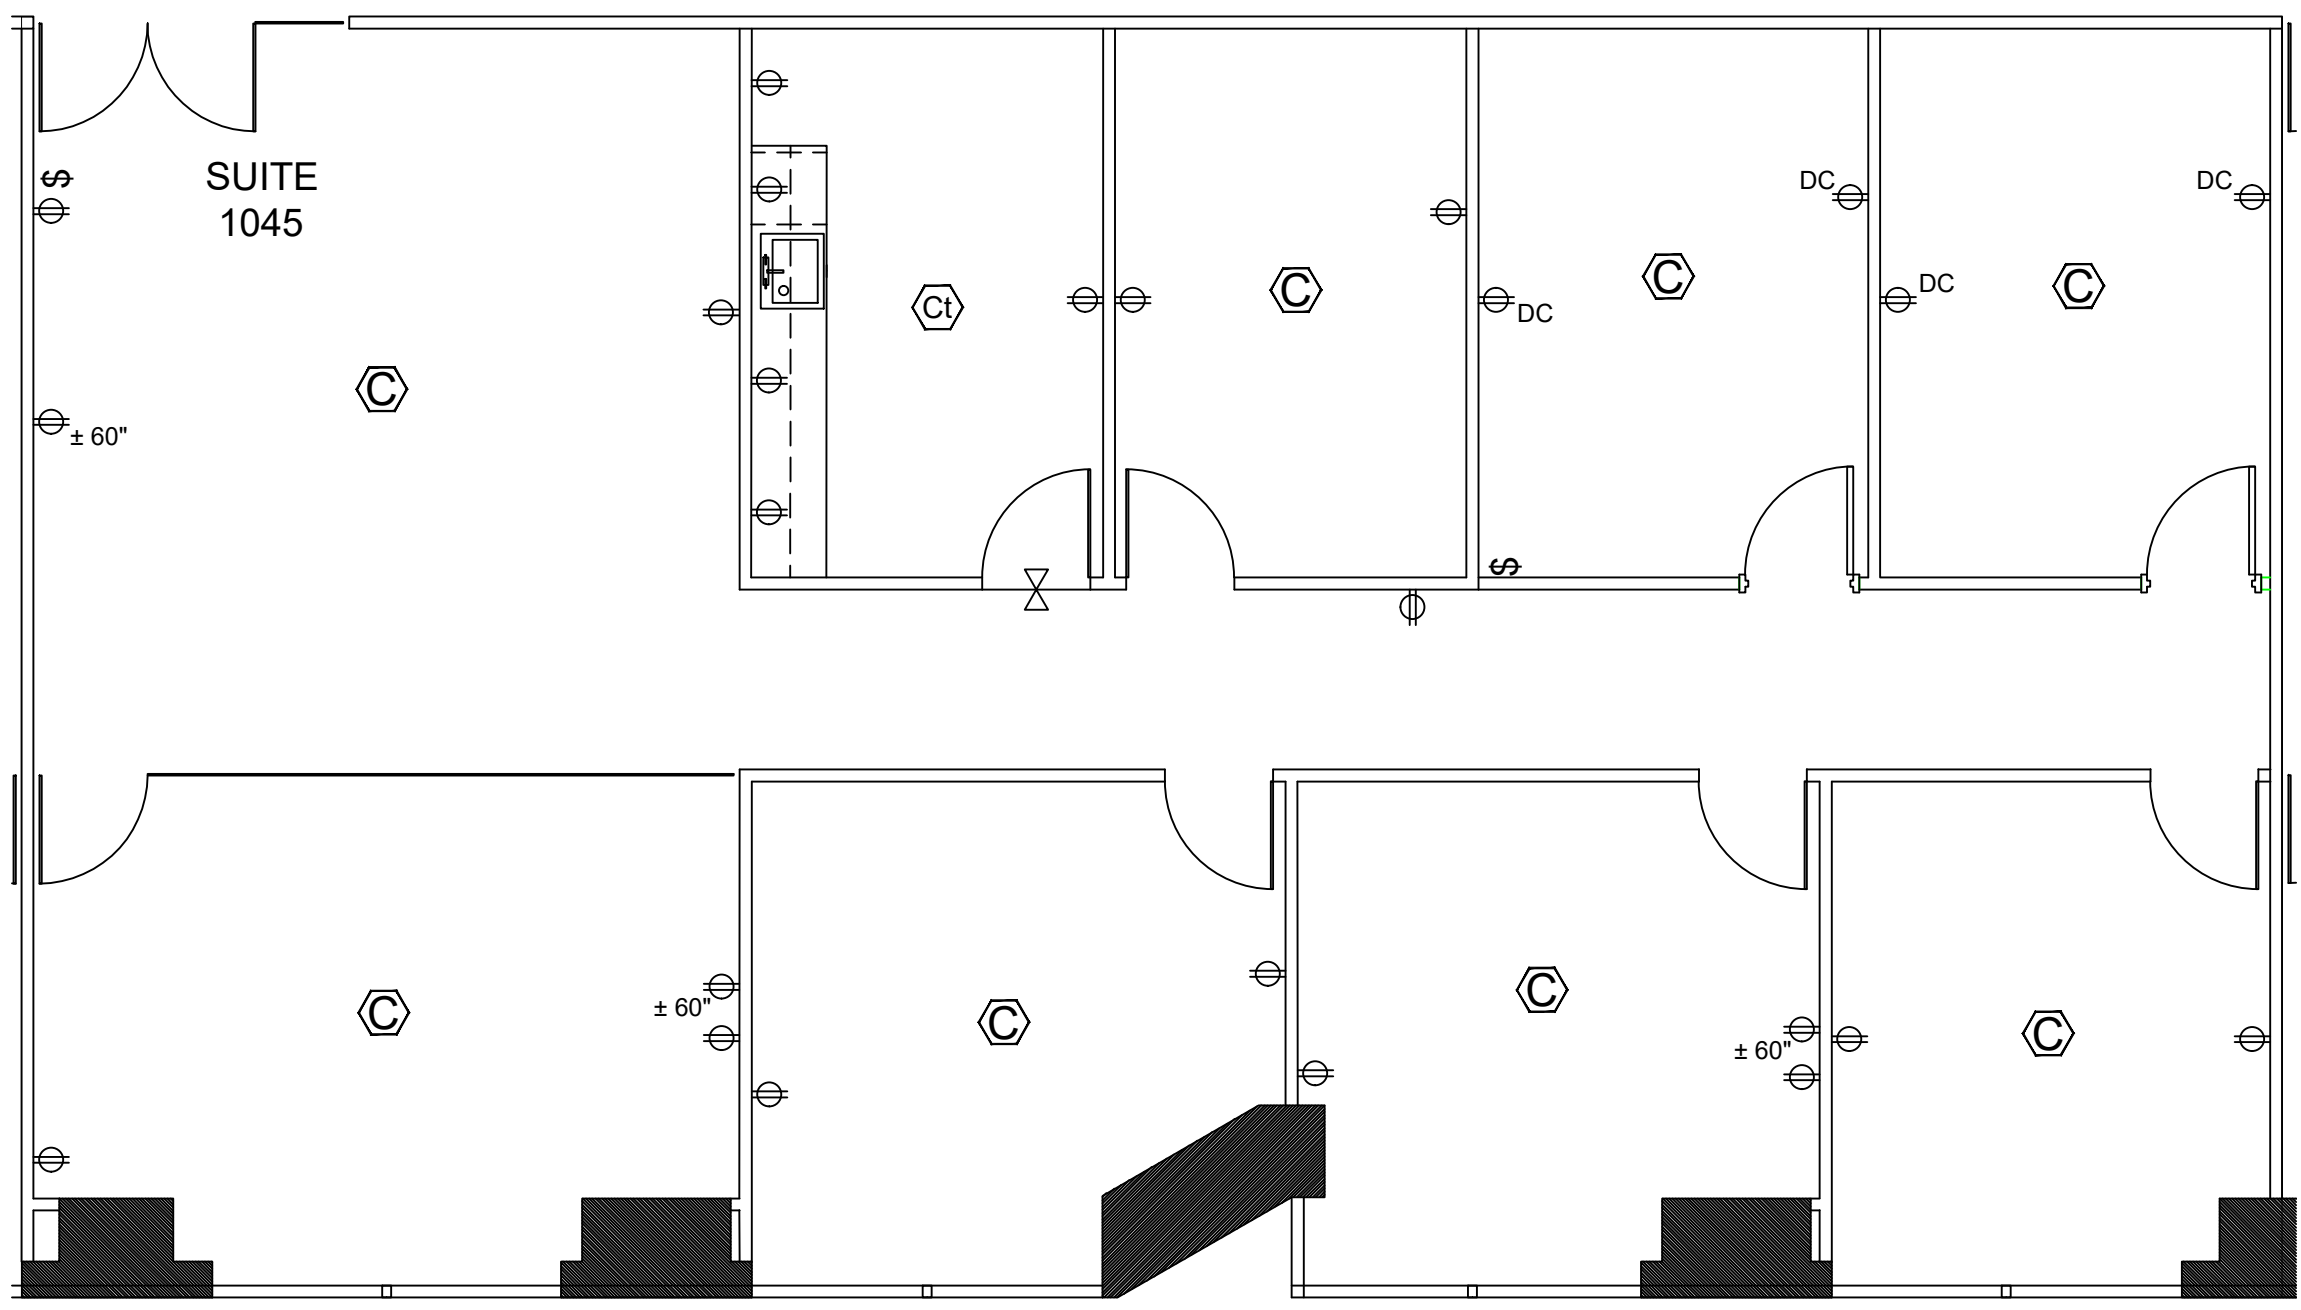

Revision	Émission	
no.	issue	date

Title:
10th Floor Plan
Suite 1045

	 <small>1700 PACIFIC DALLAS, TX, 75201 TEL: 1-888-OLYMBEC WWW.OLYMBEC.COM</small>
--	--

Scale: N.T.S.
Drawn By:

Date:
Project Name and Location:
1700 Pacific
Dallas, TX

Room #:
#1045

Suite 1045 **2,590 RSF**
 SCALE: 3/16" = 1'-0"
 (11x17)

*Note That All Dimensions Are Approximate and subject to change without notice